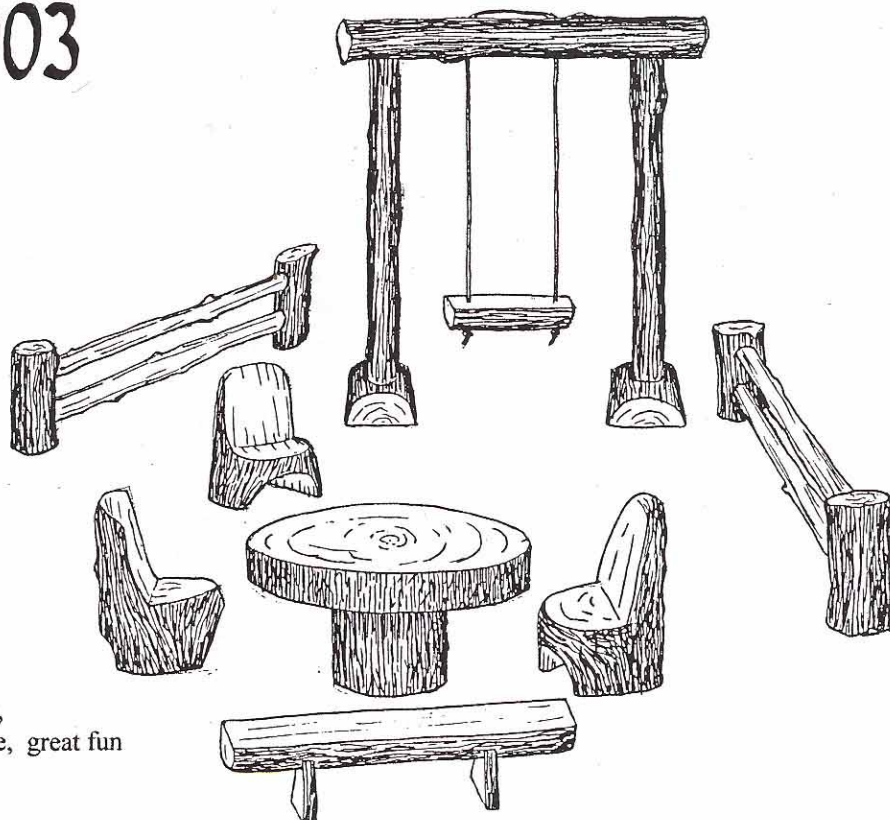

NEW FOR 2003

Branch Toys

KF23396 BRANCH SWING
ca. 6" wide, 8" high

KF23380 BRANCH TABLE
ca. 3 1/2" in diameter, 1 1/2" high

KF23381 BRANCH BENCH
ca. 3 1/2" long, 1 1/3" high

KF23382 BRANCH CHAIR
ca. 2" in diameter, 2 1/4" high

KF23391 BRANCH FENCE
ca. 8" long, 2" high

KF23397 BRANCH CAROUSEL
ca. 8 3/4" high, fits flexible EVI DOLLS,
seats 4 dolls, turn top to give dolls a ride, great fun
(not pictured)

ENAMEL DISHES
with sweet dark blue tiny polka dot design

KF30260 CUP WITH SAUCER
cup 2 1/2", saucer 3 1/2" in diameter

KF30262 PLATE
6 1/3" in diameter

KF30264 BOWL
5 1/2" in diameter

KF22042 STAINLESS STEEL SILVERWARE
in wooden box, 12 piece set, 4" long

KF36080 BIG ROPE
Jump rope for group jumping with two loop handles
16 1/2 feet long, made of hemp, thicker in the middle